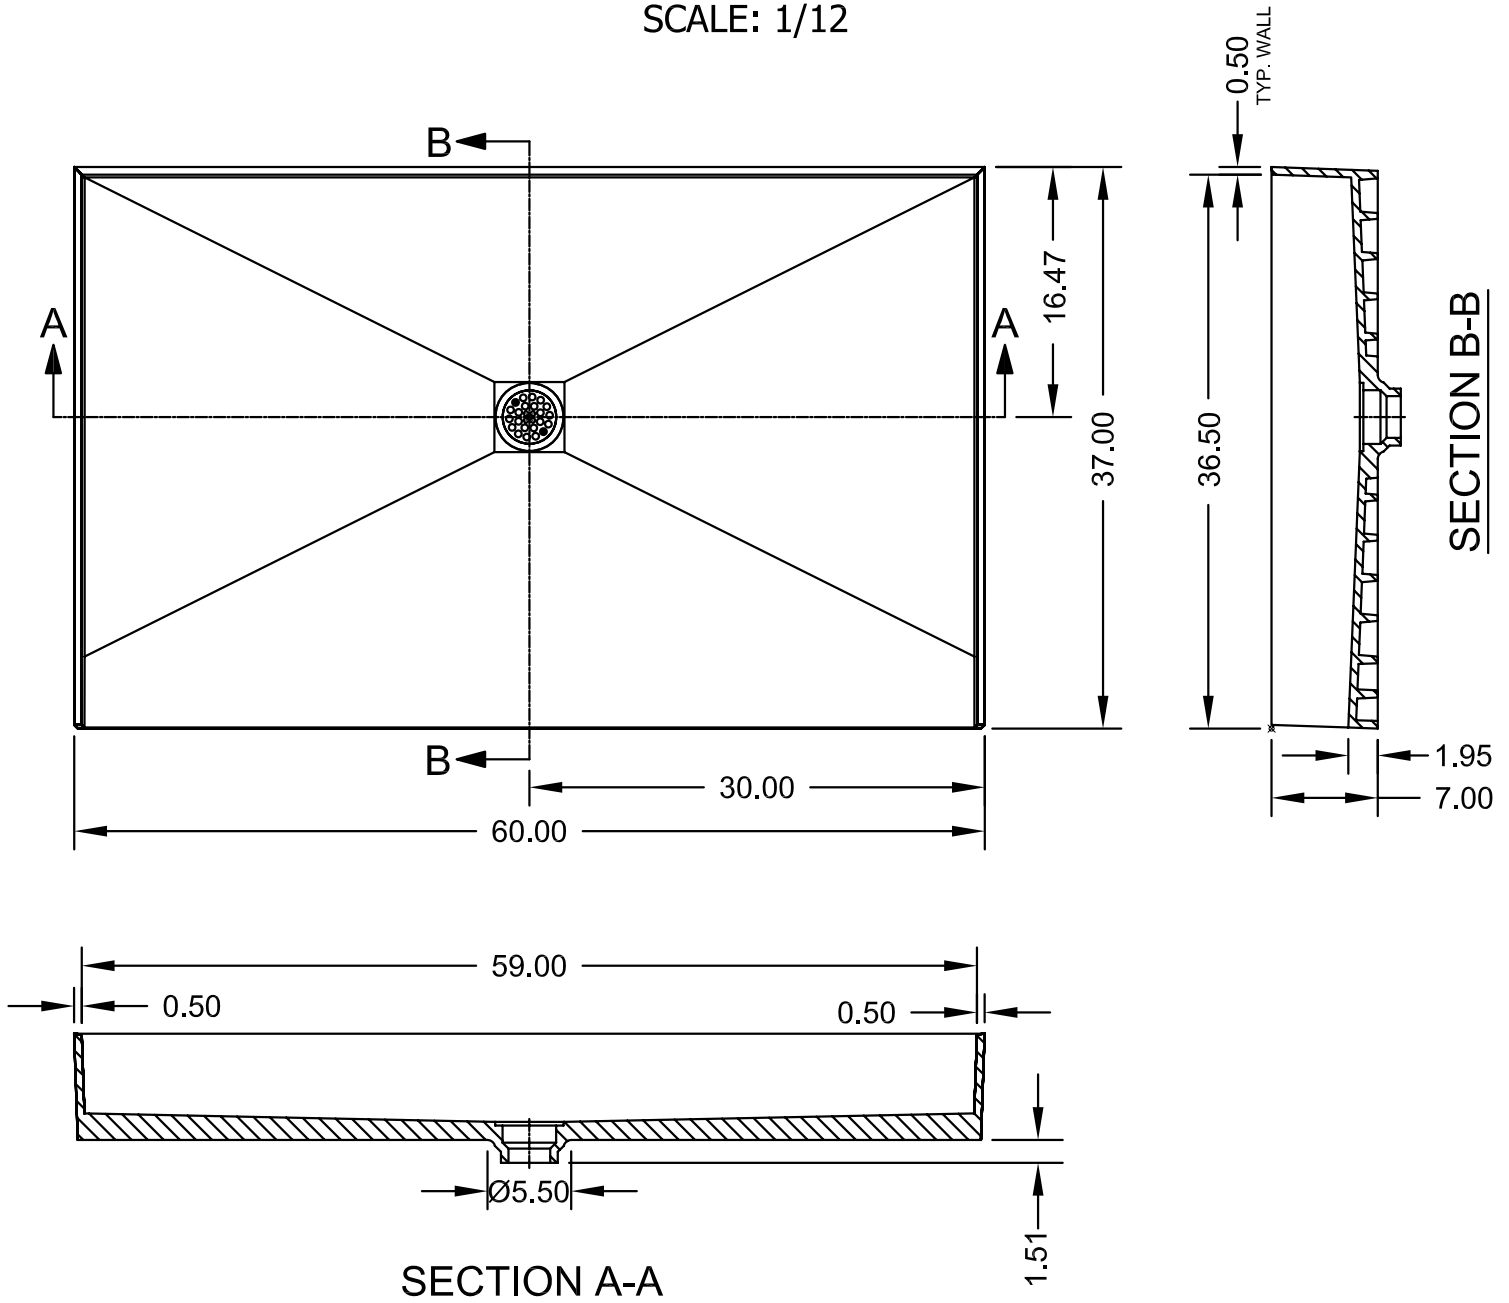

TILE READY® Model 3760CBF (37"D x 60"W - Barrier Free 60" side - Center Drain)

SCALE: 1/12

Product Features:

- .Integrated 2" PVC drain (adaptable to cast iron and ABS)
- .Integrated curb with structural ribbing
- .6" Splash Walls
- .Floor pre-pitched 1/4" per foot to drain
- .Tile set directly on pan surface
- .No mud setting or hot mopping required
- .Round polished adjustable drain plate (square plates available)