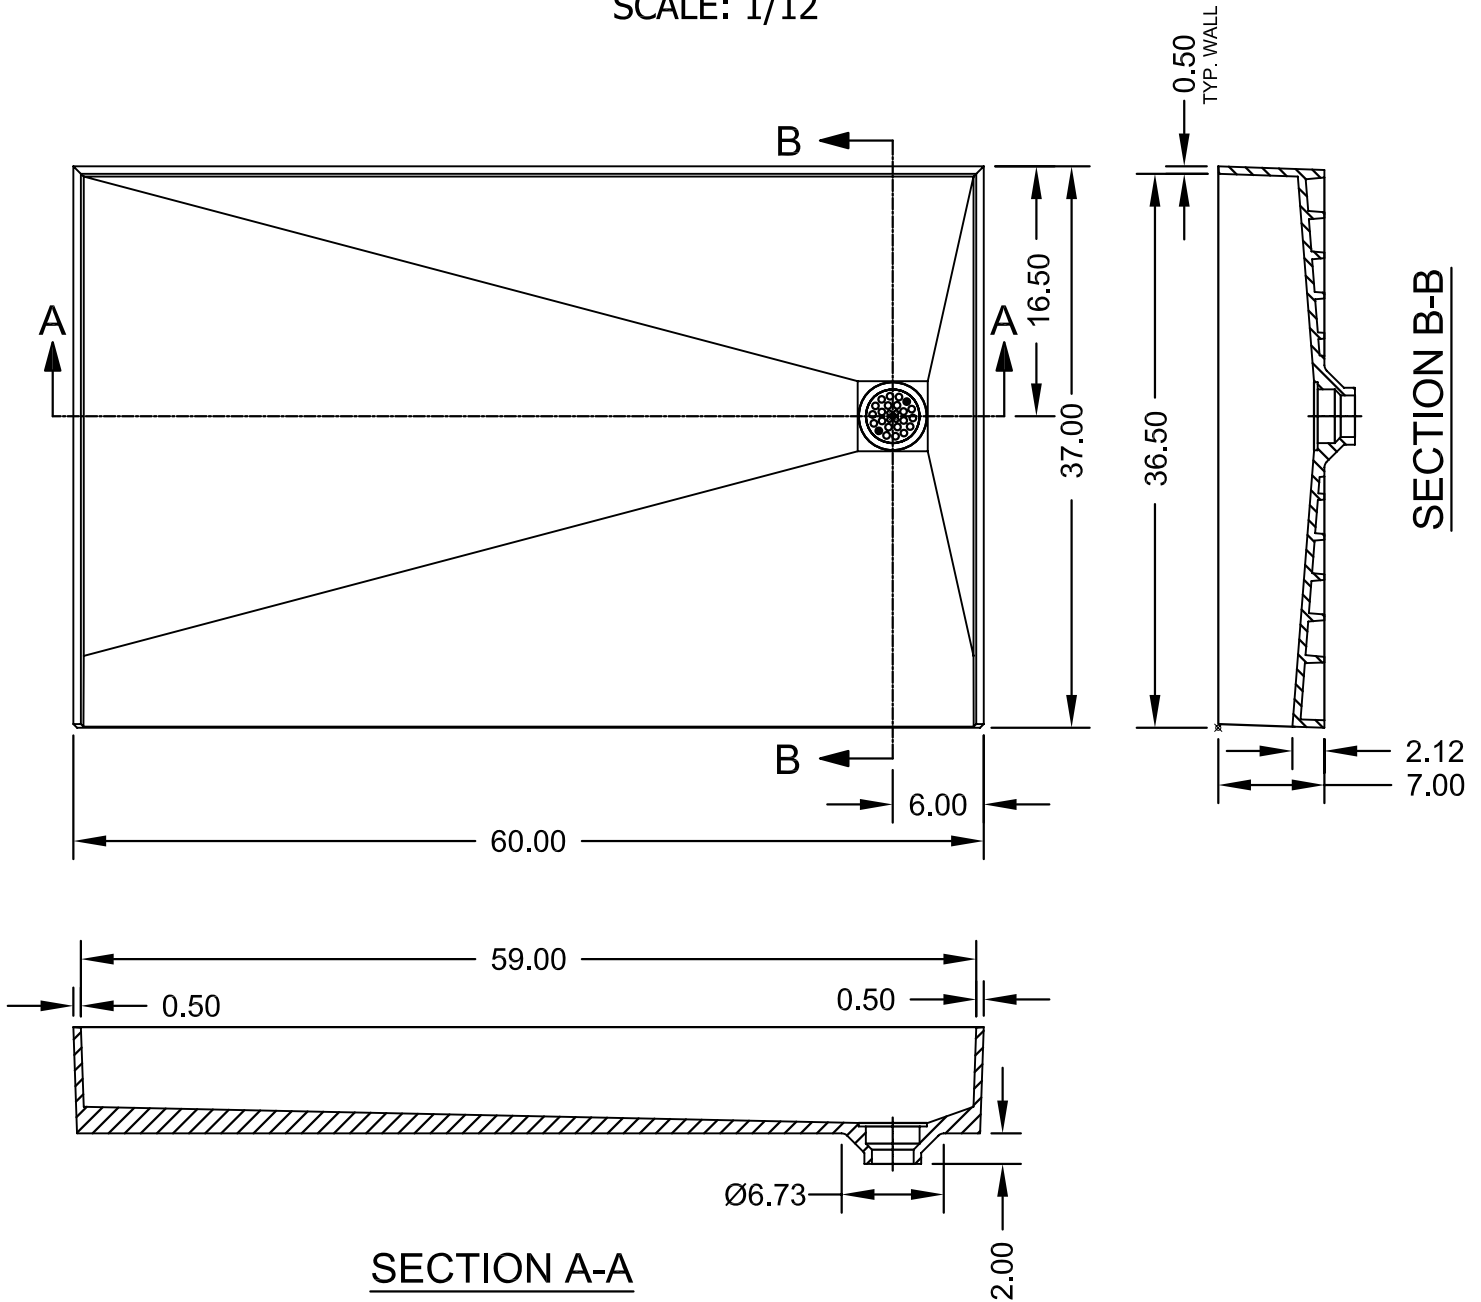

TILE READY® Model 3760RBF (37"D x 60"W - Barrier Free 60" side - Right Drain)

SCALE: 1/12

Product Features:

- .Integrated 2" PVC drain (adaptable to cast iron and ABS)
- .Integrated curb with structural ribbing
- .6" Splash Walls
- .Floor pre-pitched 1/4" per foot to drain
- .Tile set directly on pan surface
- .No mud setting or hot mopping required
- .Round polished adjustable drain plate (square plates available)